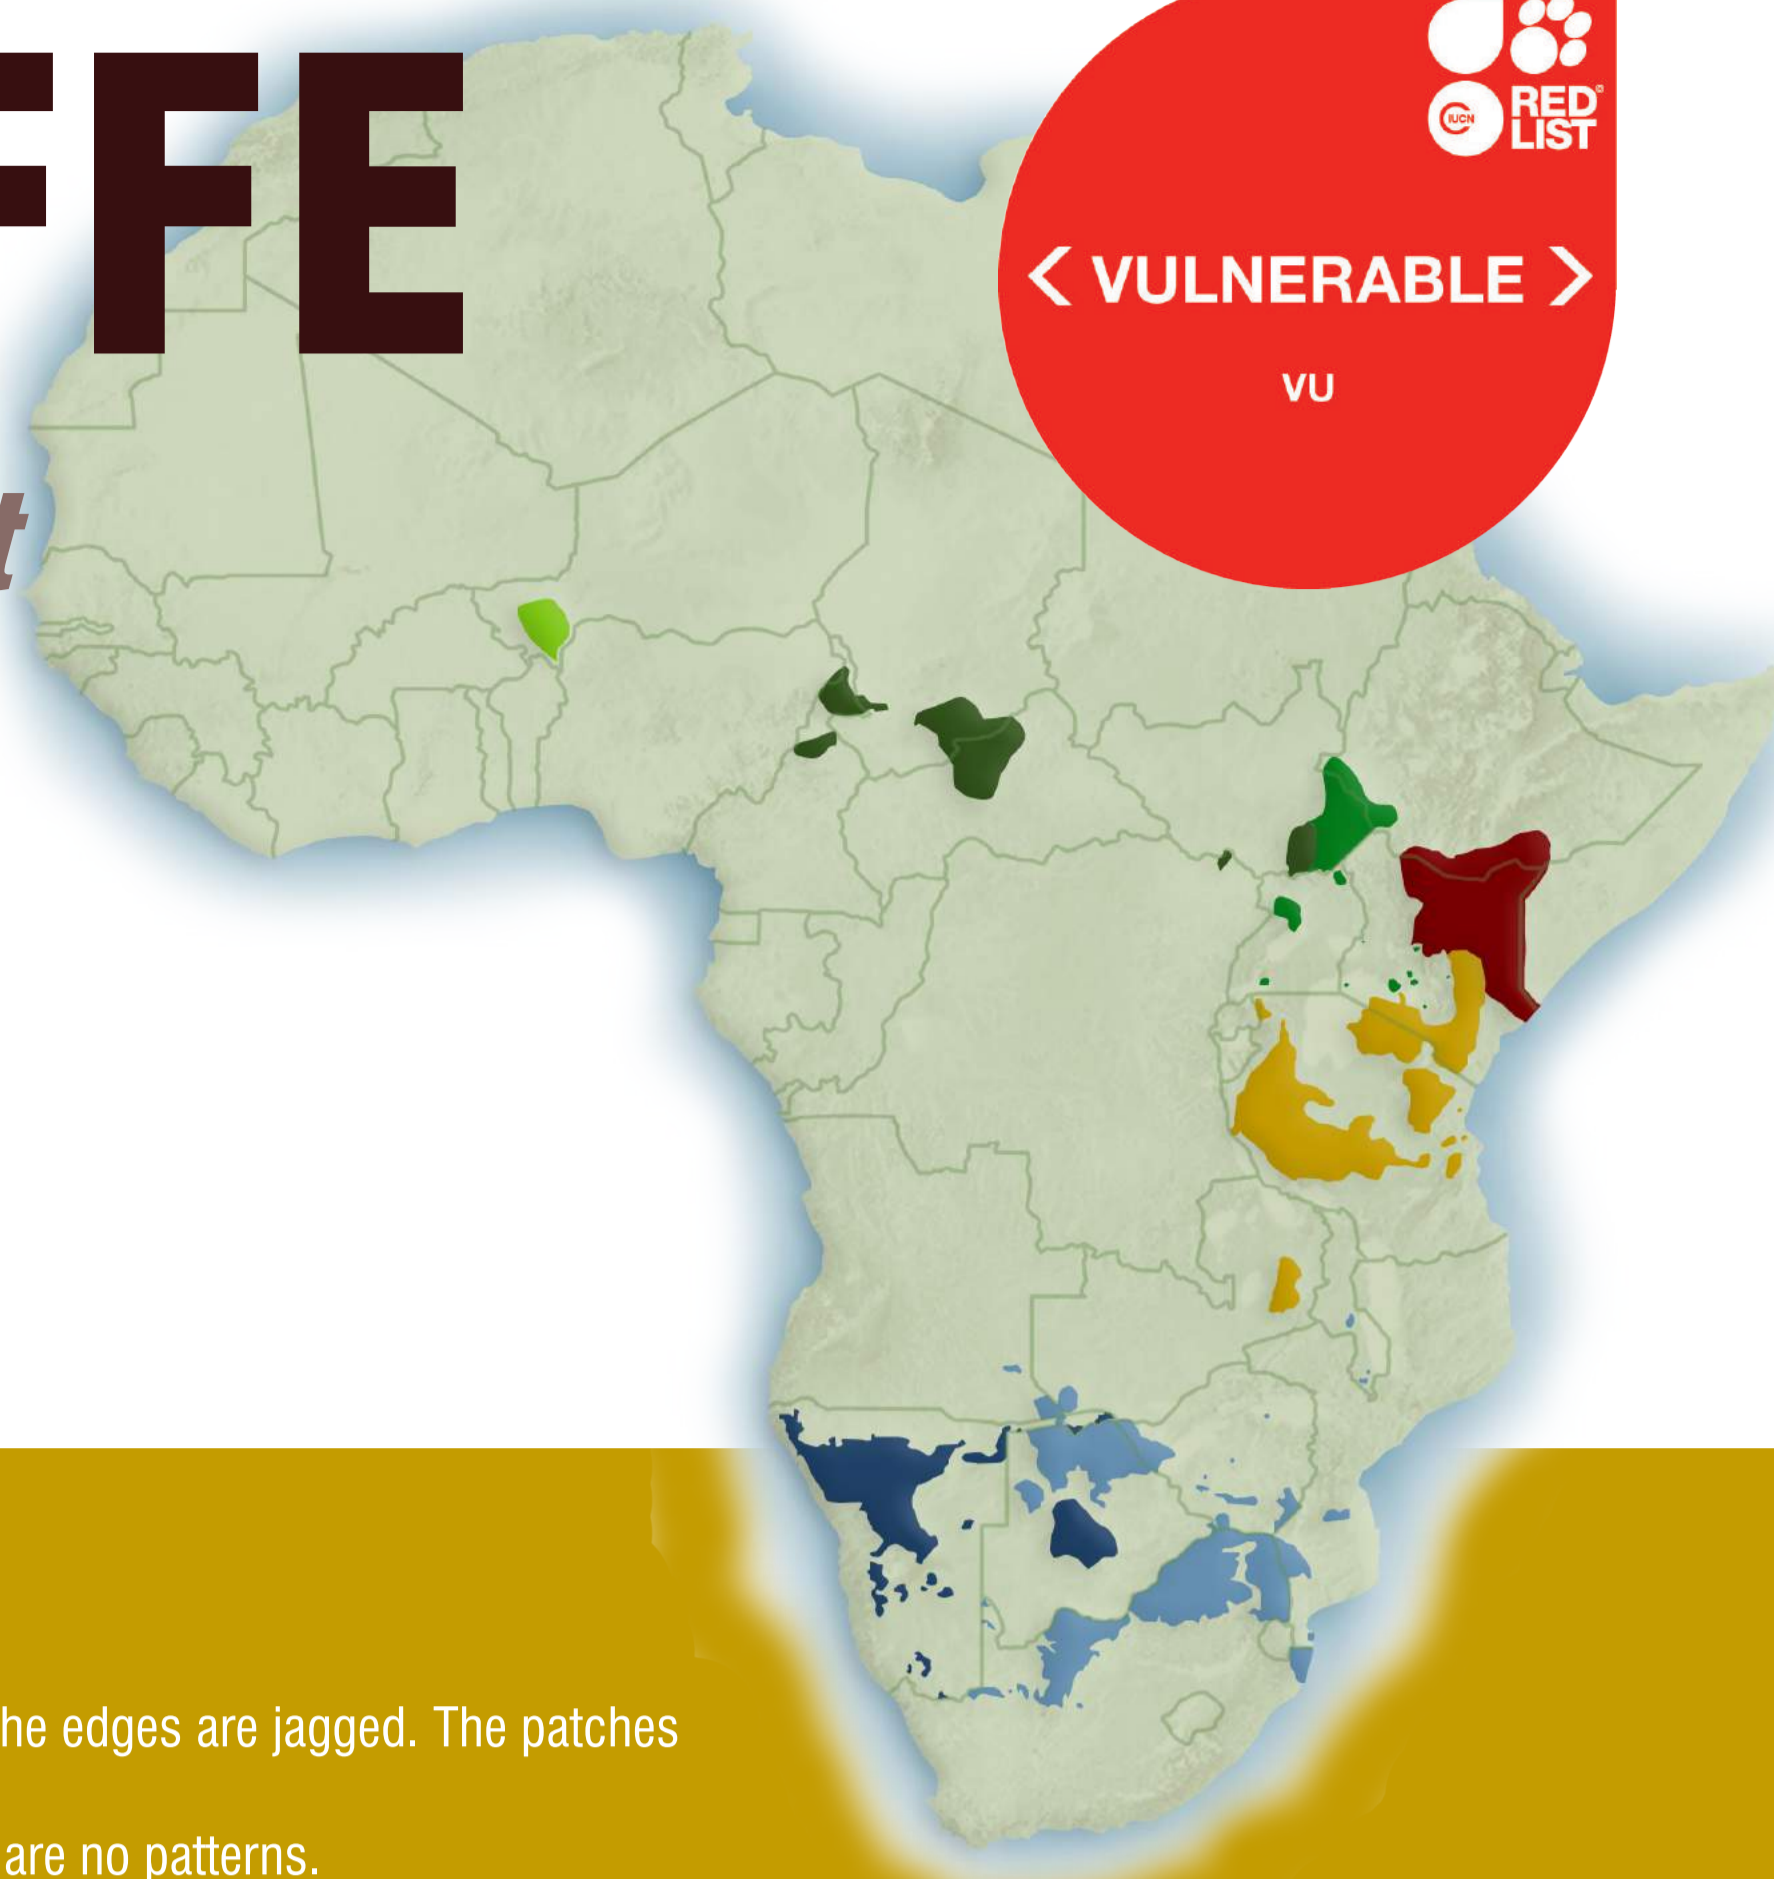

AFRICA'S GIRAFFE

< VULNERABLE >

VU

Did you know that there are now four different species of giraffe, instead of only one?

CAN YOU SPOT THE DIFFERENCE?

Masai giraffe *Giraffa tippelskirchi*

This giraffe is recognisably darker than other species.

Patches: Large and dark-brown. Shaped distinctively like vine leaves. The edges are jagged. The patches are surrounded by a creamy-brown colour.

Lower legs: The same creamy-brown which surrounds the patches, there are no patterns.

Southern giraffe

Giraffa giraffa

The southern giraffe has two subspecies. Their markings are slightly different from each other.

South African giraffe *G. g. giraffa*

Patches: Star-shaped and various shades of brown. The patches are surrounded by a light tan colour.

Reticulated giraffe *Giraffa reticulata*

Patches: Rich orange-brown. The patches are surrounded by a network of striking white lines.

Lower legs: Often, the broad, striking white lines that surround the patches continue the entire length of their legs.